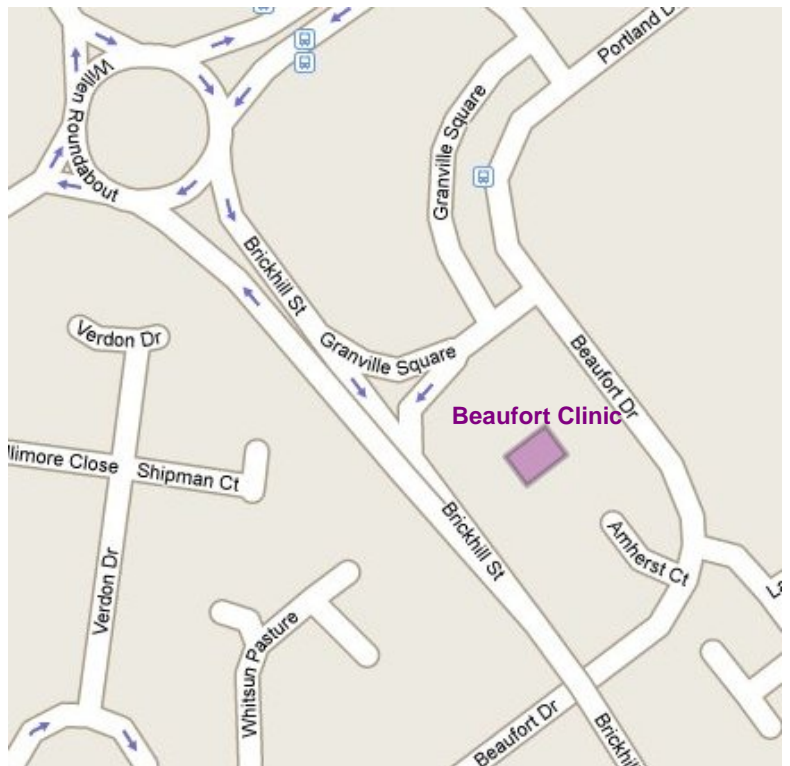

# The Beaufort Clinic

## How to Find Us:

The Beaufort Clinic  
Beaufort Drive  
Willen  
Milton Keynes  
MK15 9ET

[www.beaufortclinic.co.uk](http://www.beaufortclinic.co.uk)  
[admin@beaufortclinic.co.uk](mailto:admin@beaufortclinic.co.uk)

We are located beside the Doctors Surgery and in the same building as Rowlands Pharmacy, opposite Willen Primary School, on Beaufort Drive in Willen District Centre, Milton Keynes.

**FREE PARKING!**

Nearest motorway junction: Junction 14  
less than a 5 minutes drive